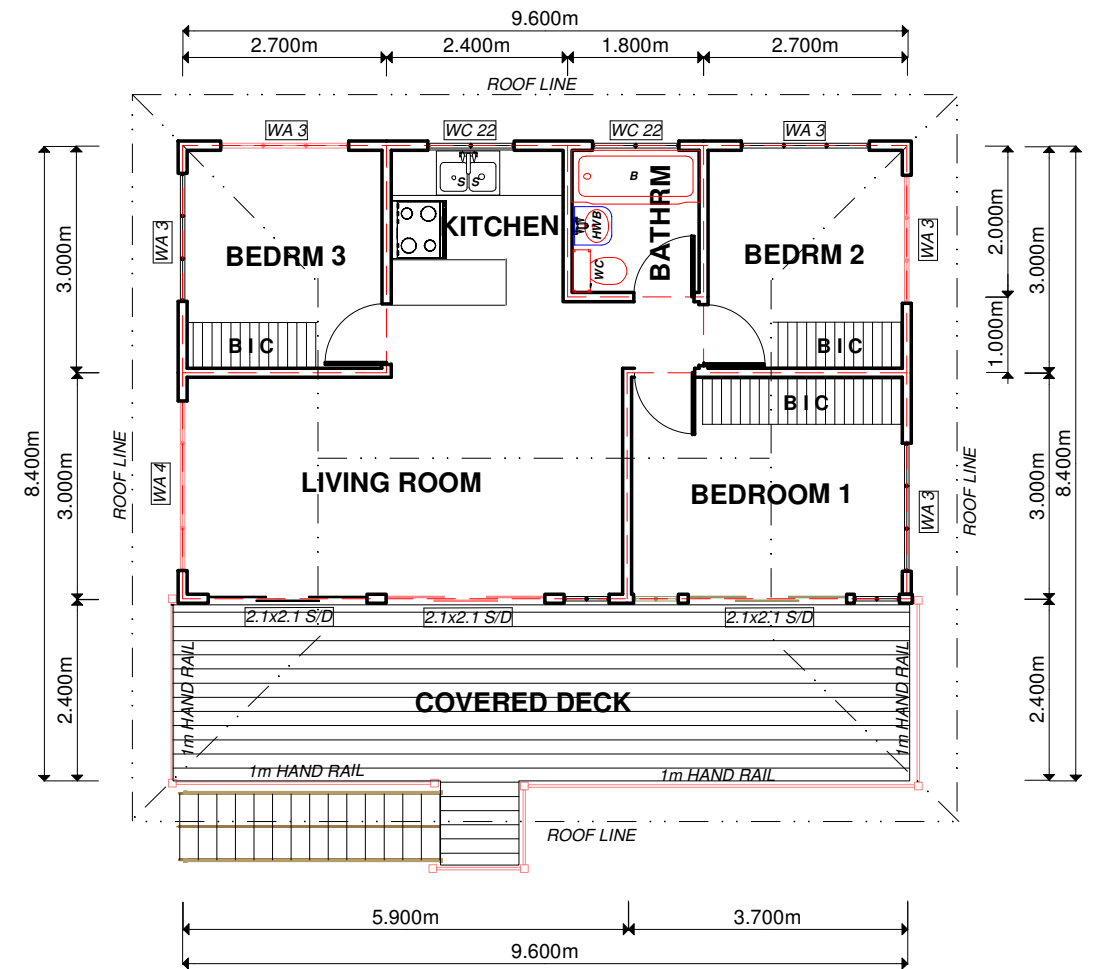

NAMBI 5

Size 80.64m²
Price R

DETAILS

Levels 1
Bedrooms 3
Bathrooms 1

OPEN PLAN :
 Living / Dining / Kitchen

NAMBI 5
PLAN