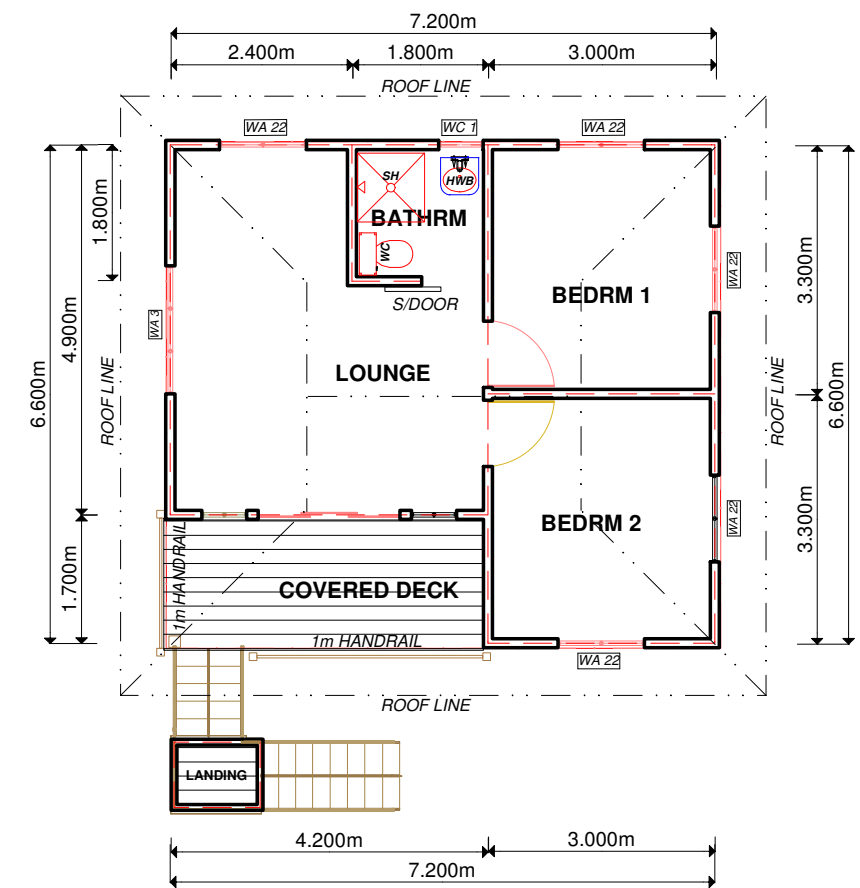

NAMBI 2

Size 47.52m²
Price R

DETAILS

Levels 1
Bedrooms 2
Bathrooms 1

Open plan :
Lounge

NAMBI 2
PLAN